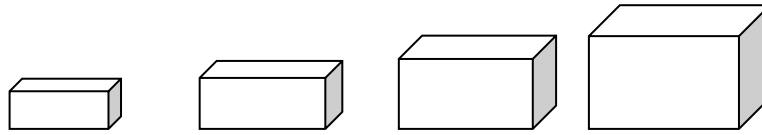

Corrugated tube size and carton matrix

Nominal diameter(φ)	Small carton 480x100x480	Medium carton	S-carton 520x340x550	Large carton 800x265x800
3	300m	500m	1000m	1000m
5	150m	300m	500m	1500m
7	50m	100m	250m	1000m
10	50m	100m	150m	500m
13	30m	50m	100m	350m
15	30m	50m	80m	300m
19	20m	30m	60m	200m
22	(15m)	(20~30m)	50m	140m
25	(10m)	(15~20m)	40m	120m
28	(5m)	(10m)	30m	100m
32				50m

※The size marked () is rarely shipped.

※As for the shipping by Large carton we offer the packing with straps.

Corrugated tube size list